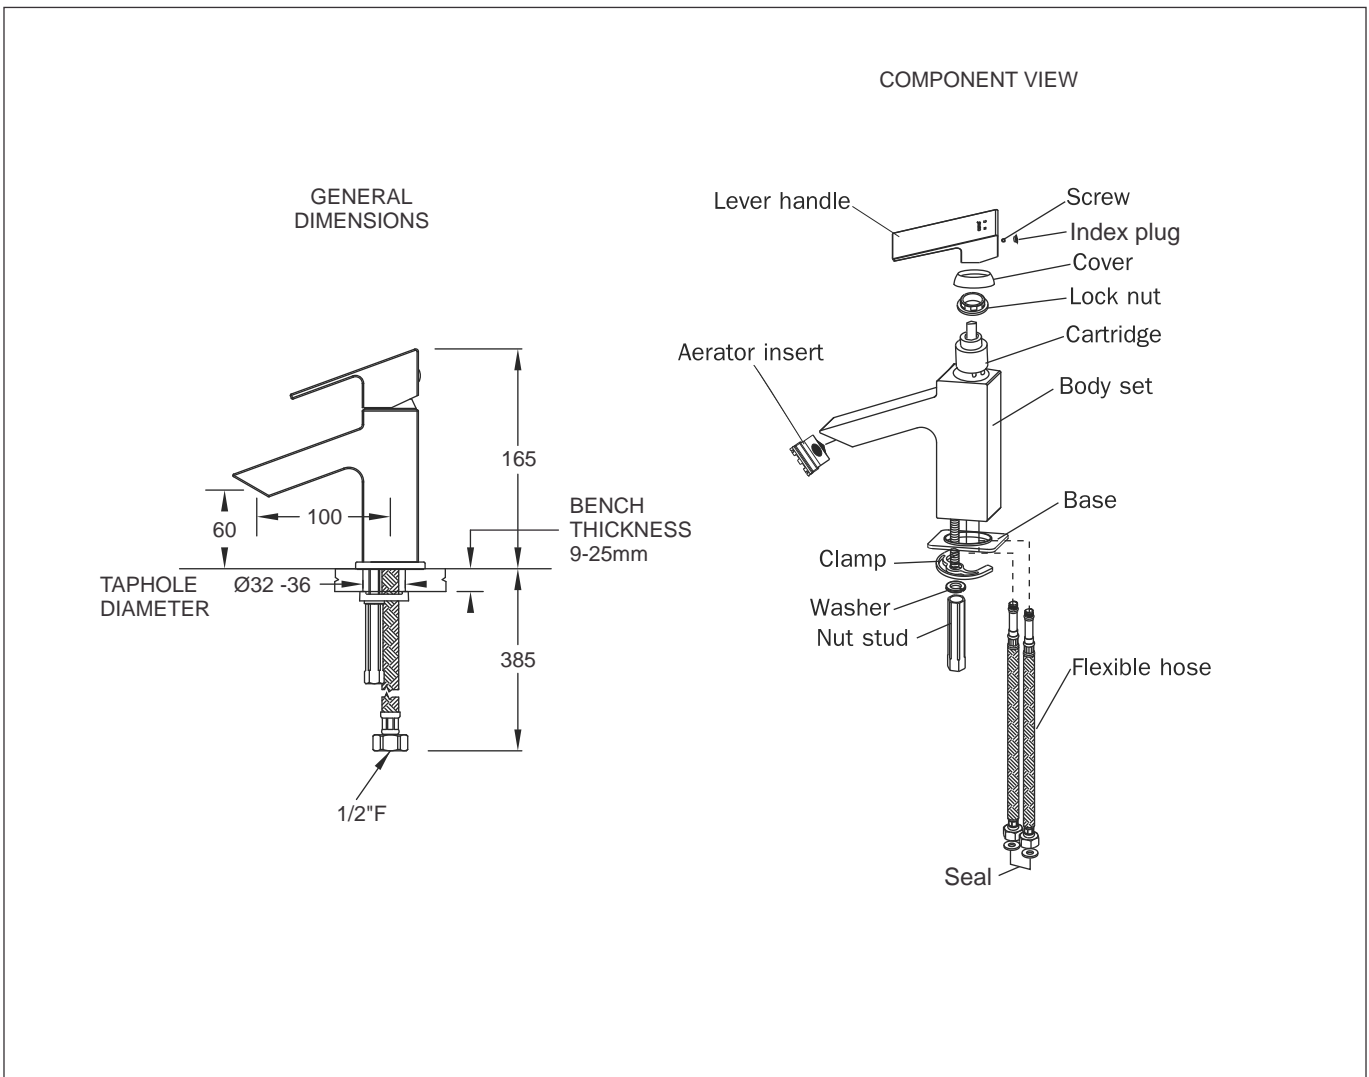

## BASIN MIXER

G E M I N I

- The Square bathroom basin mixer provides the latest styling to compliment any bathroom.
- The mixer features a quality ceramic disc cartridge for reliable operation
- It is manufactured with a quality chrome finish on solid brass for durability and ease of cleaning.
- Easy installation with connection hoses included
- Square Accessories are also available to compliment the mixer to provide a practical solution to bathroom utility and storage needs

Type	Description	Code
Mixer	Square Basin Mixer	CT202A

All dimensions are in millimetres and are subject to normal manufacturing variation.  
As product development is ongoing Gemini reserves the right to vary specifications without notice